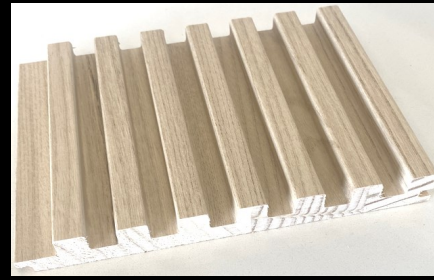

**CHESTNUT**

(5.65" x .79" x 120")

**3 Hill Slat Panel**

**CHESTNUT**

(5.6" x .71" x 120")

**3 Wave Slat Panel**

**CHESTNUT**

(4.7" x .71" x 120")

**4 GRID SLAT PANEL**

**CHESTNUT**

(5.9" x .8" x 120")

**7 Grid Slat Panel**

**WHITE OAK**

(5.65" x .67" x 120")

**7 Grid Slat Panel**

**CHESTNUT**